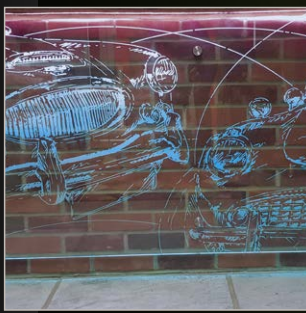

# Create stunning effects with Edge Lit LED Glass Design

A new concept in Glass  
and Lighting Design

Incorporates smart  
technology

Surface illumination capture  
light and colour in a unique way.

Shortlisted for Manufacturing  
Innovation Award 2019 and 2020.