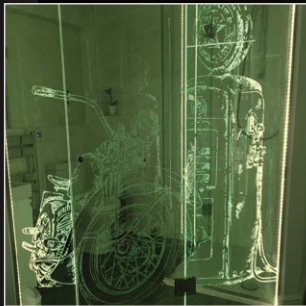

# Create stunning effects with Edge Lit LED Glass Design

A new concept in Glass  
and Lighting Design

Incorporates smart  
technology

Surface illumination capture  
light and colour in a unique way.

Shortlisted for Manufacturing  
Innovation Award 2019 and 2020.